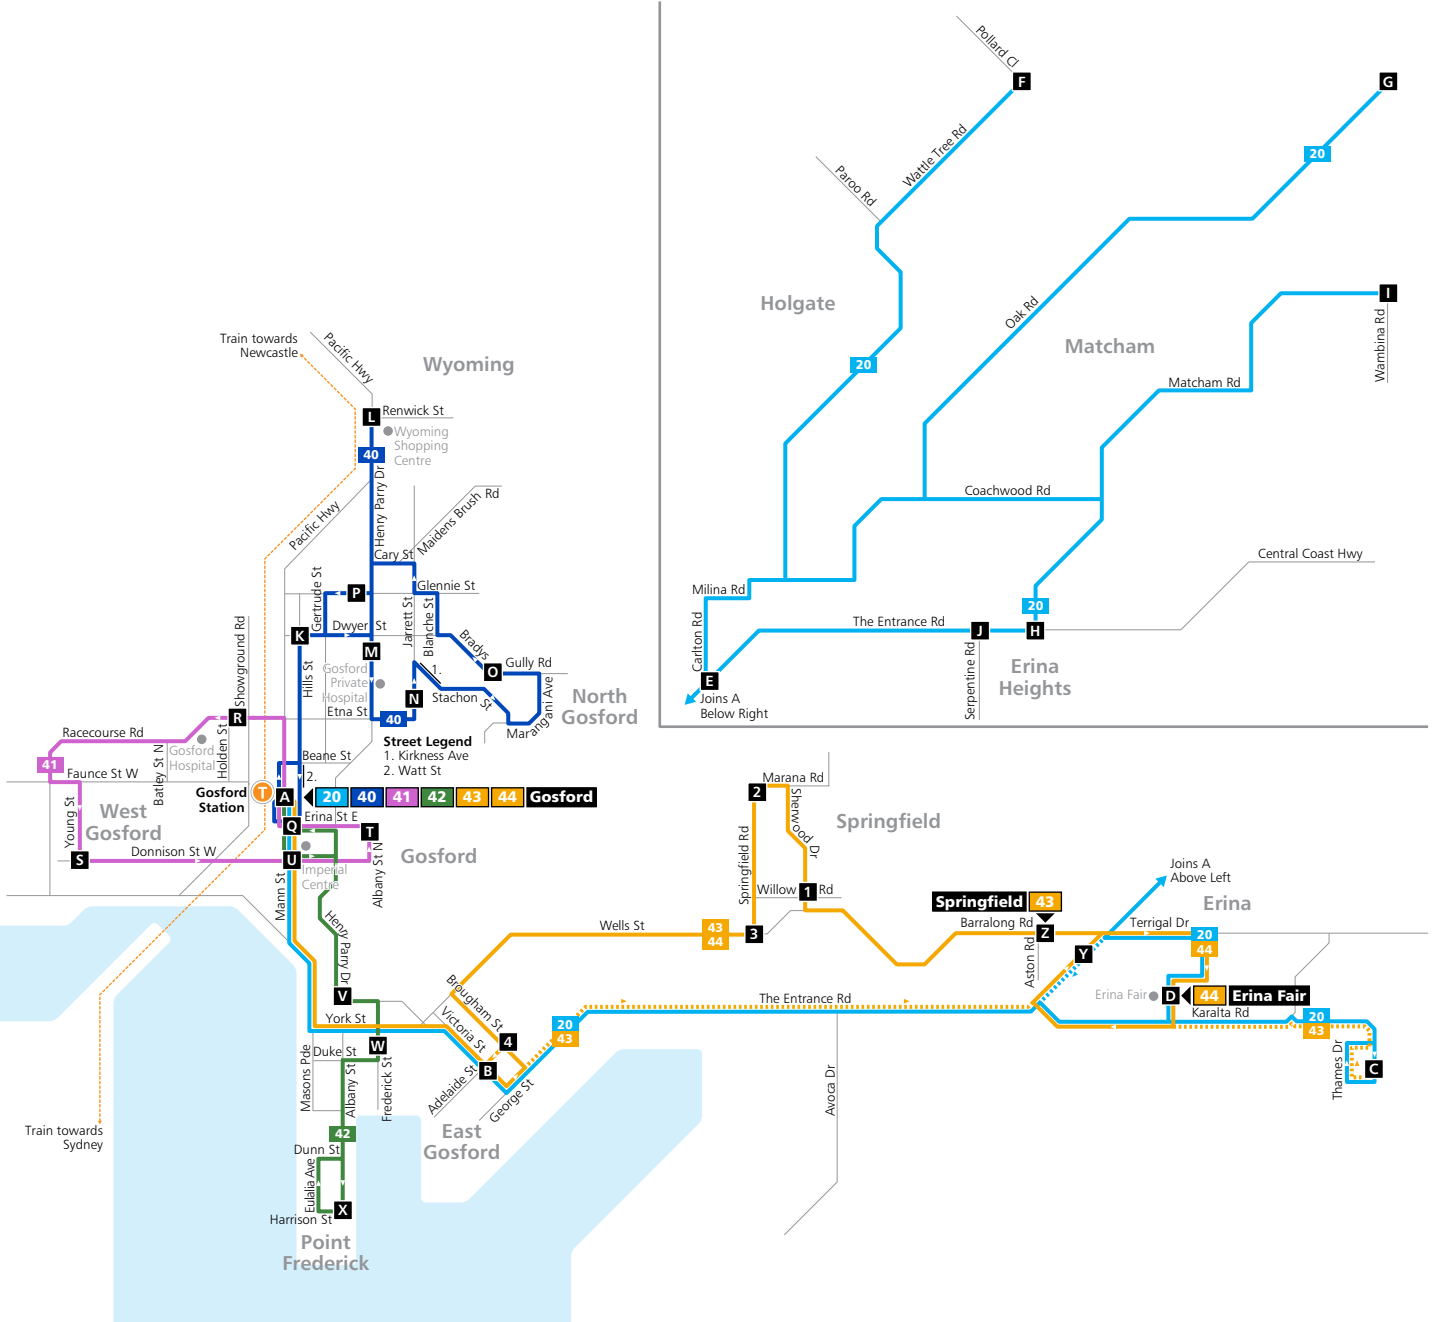

Routes 20, 40, 41, 42, 43, 44

1. **Legend**
2. Bus route
   - 20 Bus route number
   - A Timing point
   - T Train line/station