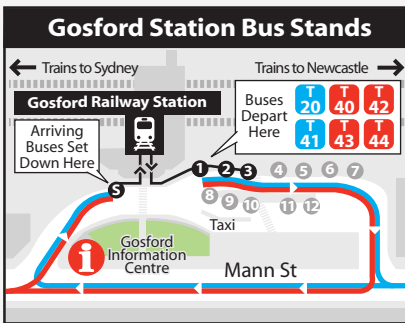

Red Bus Services Bus Route Map

Red Bus Services

20 Gosford to Matcham Loop via Holgate, Erina Fair & Thames Drive.

40 Gosford to North Gosford Loop via North Gosford Private Hospital.

41 Gosford to West Gosford Loop via Gosford Hospital.

42 Gosford to Point Frederick Loop via Masons Parade.

43 Gosford to Springfield via East Gosford.

44 Gosford to Erina Fair via Springfield.

i See other side for → Timetables for Route 21, 22, 23, 41, 42, 43 & 44.

Additional Services operate to The Entrance & Bay Village. Please refer to the Gosford to The Entrance Timetable or the Bay Village Timetable for further details.

Street Legend
13. Showground Rd
14. Holden St
15. Jarrett St

Gosford Hospital
T 41

Connecting Bus Services at Gosford Station

- North Gosford
- Gosford Private Hospital
- West Gosford
- Gosford Public Hospital
- Pt Frederick
- East Gosford
- Springfield
- Holgate
- Matcham
- Erina
- Erina Fair
- Wamberal
- Forresters Beach
- Bateau Bay
- Bay Village
- The Entrance
- Nth Entrance