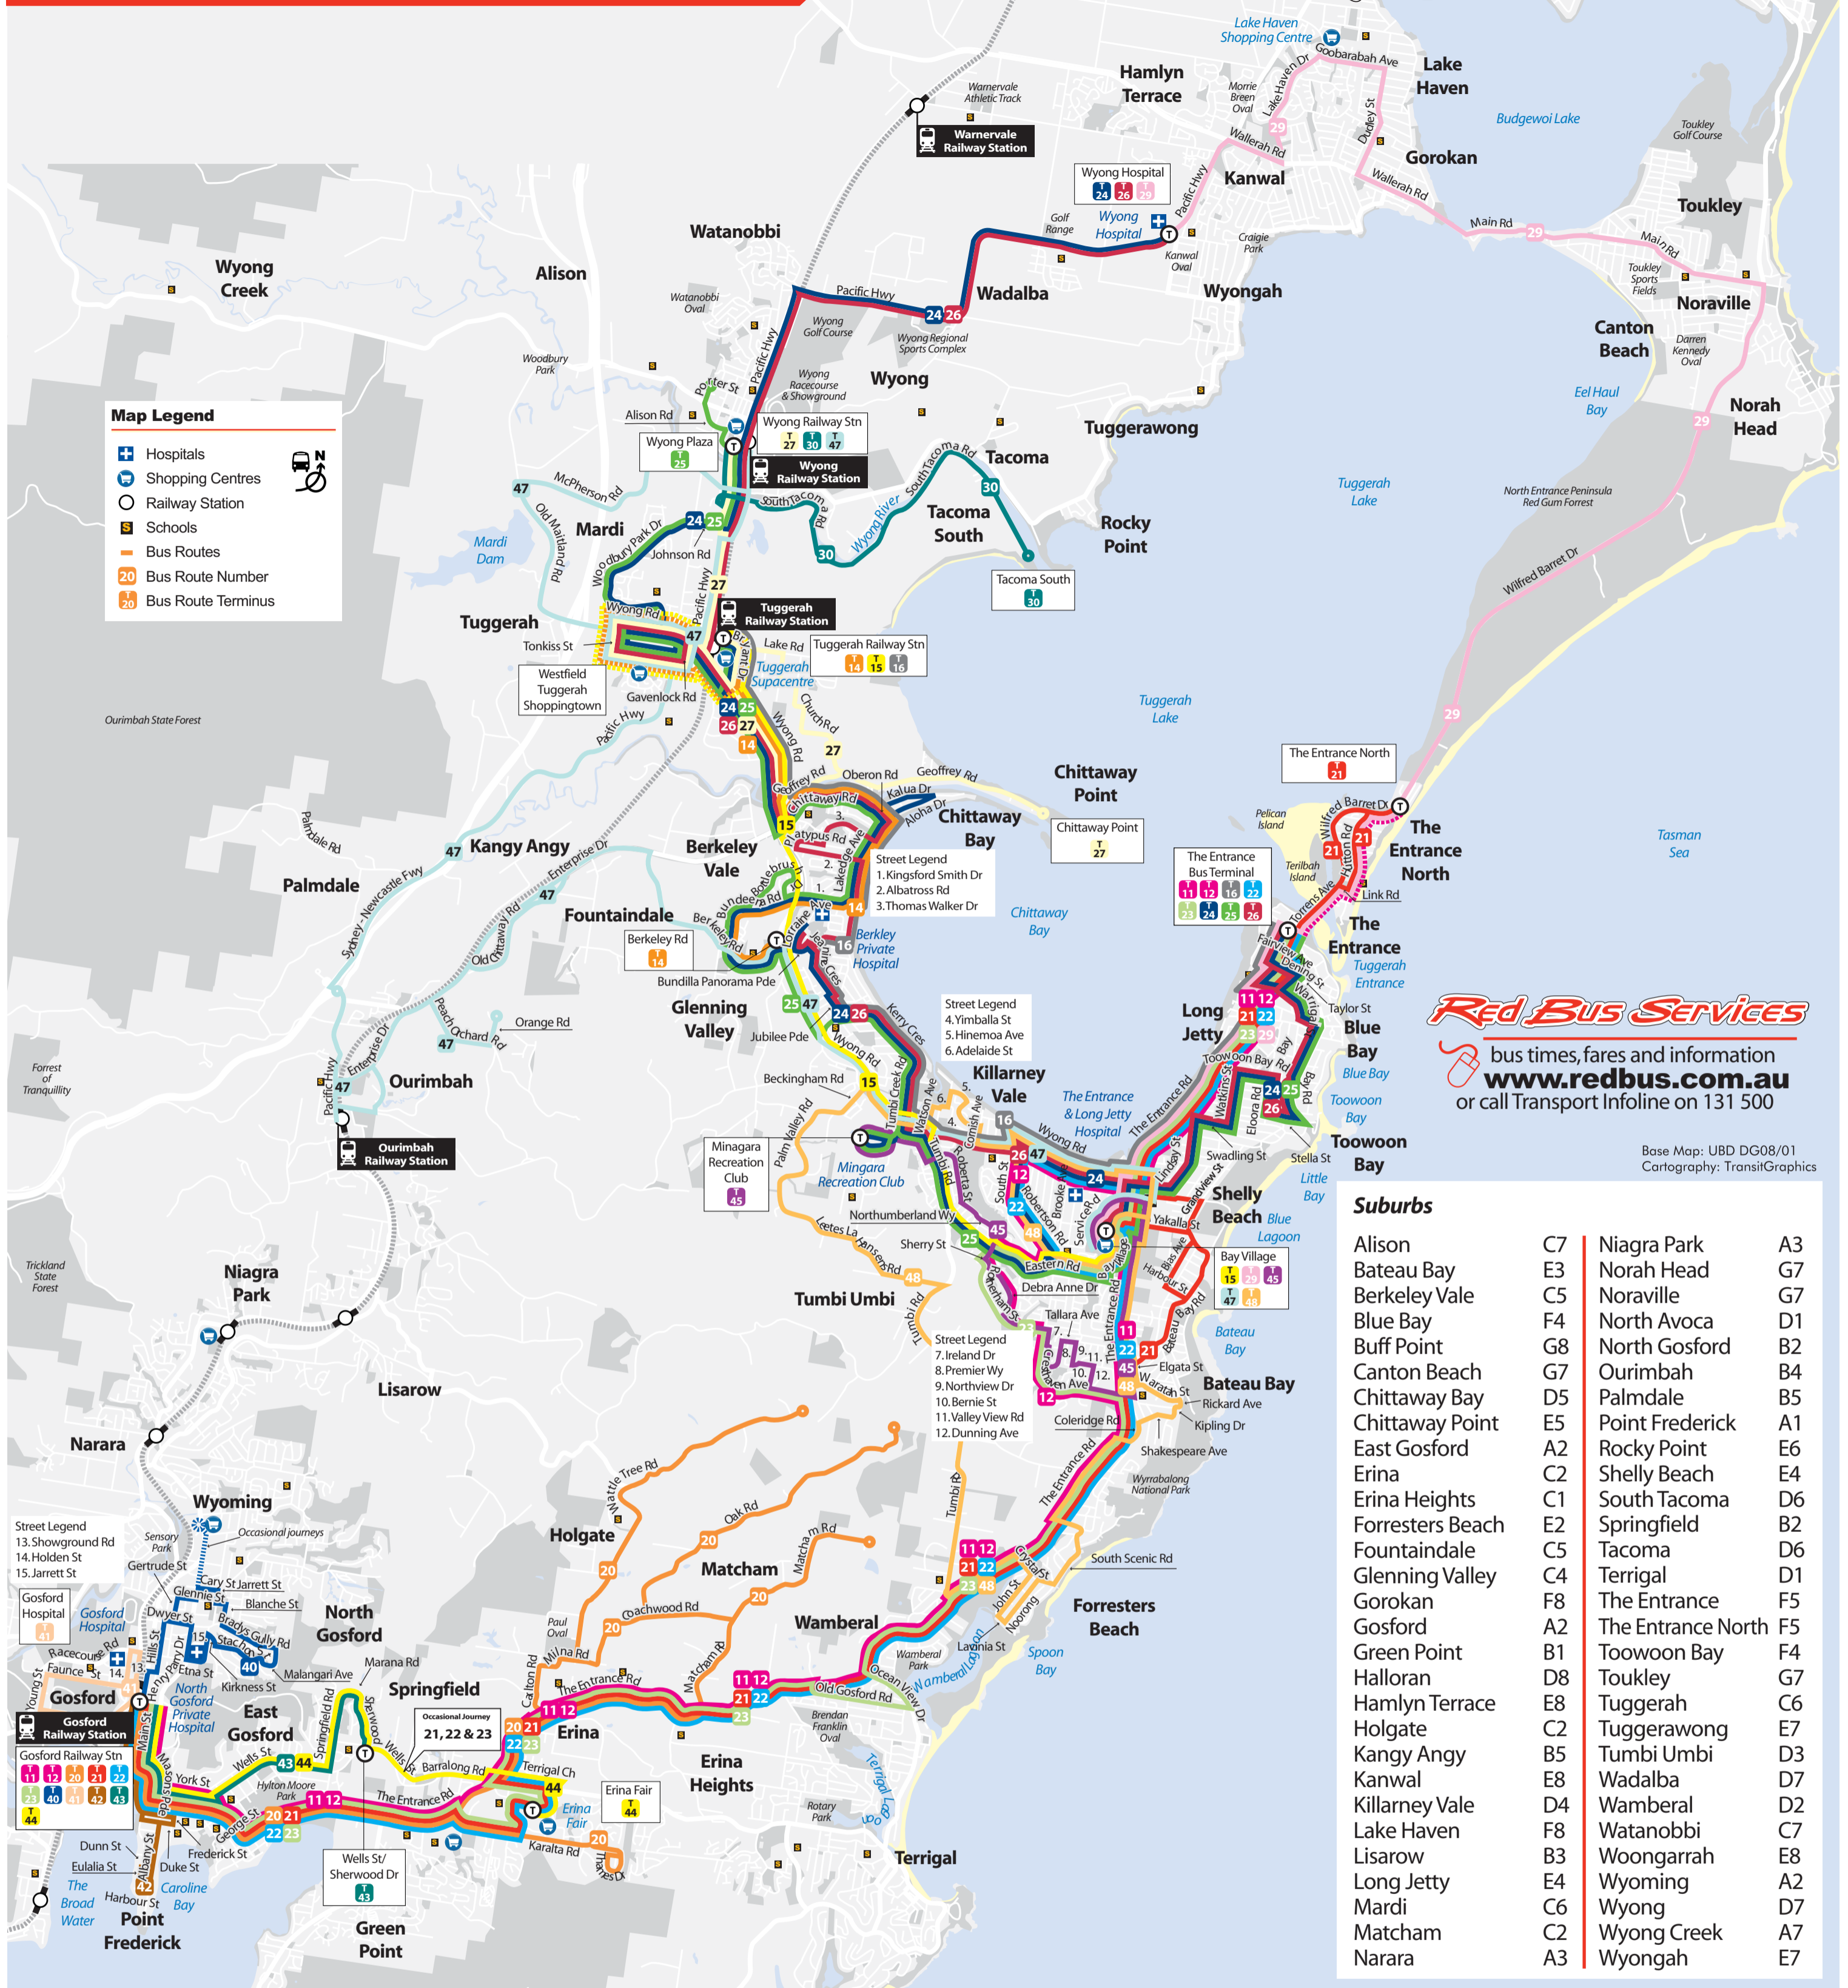

Red Bus Services Bus Route Network Map

As at 11 October 2009

bus times, fares and information
www.redbus.com.au
or call Transport Infoline on 131 500

Base Map: UBD DG08/01
Cartography: TransitGraphics

Suburbs

Alison	C7	Niagra Park	A3
Bateau Bay	E3	Norah Head	G7
Berkeley Vale	C5	Noraville	G7
Blue Bay	F4	North Avoca	D1
Buff Point	G8	North Gosford	B2
Canton Beach	G7	Ourimbah	B4
Chittaway Bay	D5	Palmdale	B5
Chittaway Point	E5	Point Frederick	A1
East Gosford	A2	Rocky Point	E6
Erina	C2	Shelly Beach	E4
Erina Heights	C1	South Tacoma	D6
Forresters Beach	E2	Springfield	B2
Fountaindale	C5	Tacoma	D6
Glenning Valley	C4	Terrigal	D1
Gorokan	F8	The Entrance	F5
Gosford	A2	The Entrance North	F5
Green Point	B1	Toowoan Bay	F4
Halloran	D8	Toukley	G7
Hamlyn Terrace	E8	Tuggerah	C6
Holgate	C2	Tuggerawang	E7
Kangy Angy	B5	Tumbi Umbi	D3
Kanwal	E8	Wadalba	D7
Killarney Vale	D4	Wamberal	D2
Lake Haven	F8	Watanobbi	C7
Lisarow	B3	Woongarra	E8
Long Jetty	E4	Wyoming	A2
Mardi	C6	Wyong	D7
Matcham	C2	Wyong Creek	A7
Narara	A3	Wyongah	E7

Route No.	Route Description
11	The Entrance to Gosford via Long Jetty, Bateau Bay, Bay Village, Forresters Beach, Wamberal and Erina.
12	The Entrance to Gosford via Long Jetty, Bateau Bay, Bay Village, Forresters Beach, Wamberal and Erina.
14	Wyong to Tuggerah Station via Berkeley Vale, Glenning Valley.
15	Bay Village to Tuggerah Station via Glenning Valley & Berkeley Vale.
16	The Entrance to Tuggerah Station via Long Jetty, Killarney Vale, & Chittaway Bay.
20	Gosford Loop via Matcham, Holgate, Erina Fair & Thames Close.
21	North Entrance to Gosford via Bay Village & Bateau Bay East.
22	The Entrance to Gosford via Killarney Vale & Bay Village.
23	The Entrance to Gosford via Bay Village & Bateau Bay West (Old Gosford Road).

Route No.	Route Description
24	The Entrance to Wyong Hospital via Toowoan Bay, Killarney Vale, Glenning Valley, Chittaway Bay, Berkeley Vale, Tuggerah & Wyong.
25	The Entrance to Wyong via Eastern Road, Berkeley Vale, Glenning Vale, Chittaway Bay & Woodbury Park.
26	The Entrance to Wyong Hospital via Killarney Vale, Berkeley Vale, Chittaway Bay, Tuggerah & Wyong.
27	Wyong to Chittaway Point.
29	Bay Village to Wyong Hospital via The Entrance, North Entrance, Toukley & Lake Haven.
30	South Tacoma to Wyong.
40	Gosford Loop via North Gosford & North Gosford Private Hospital.
41	Gosford to West Gosford via Gosford Hospital.
42	Gosford Loop via Point Frederick.
43	Gosford to Springfield.
44	Gosford to Erina Fair via Springfield.