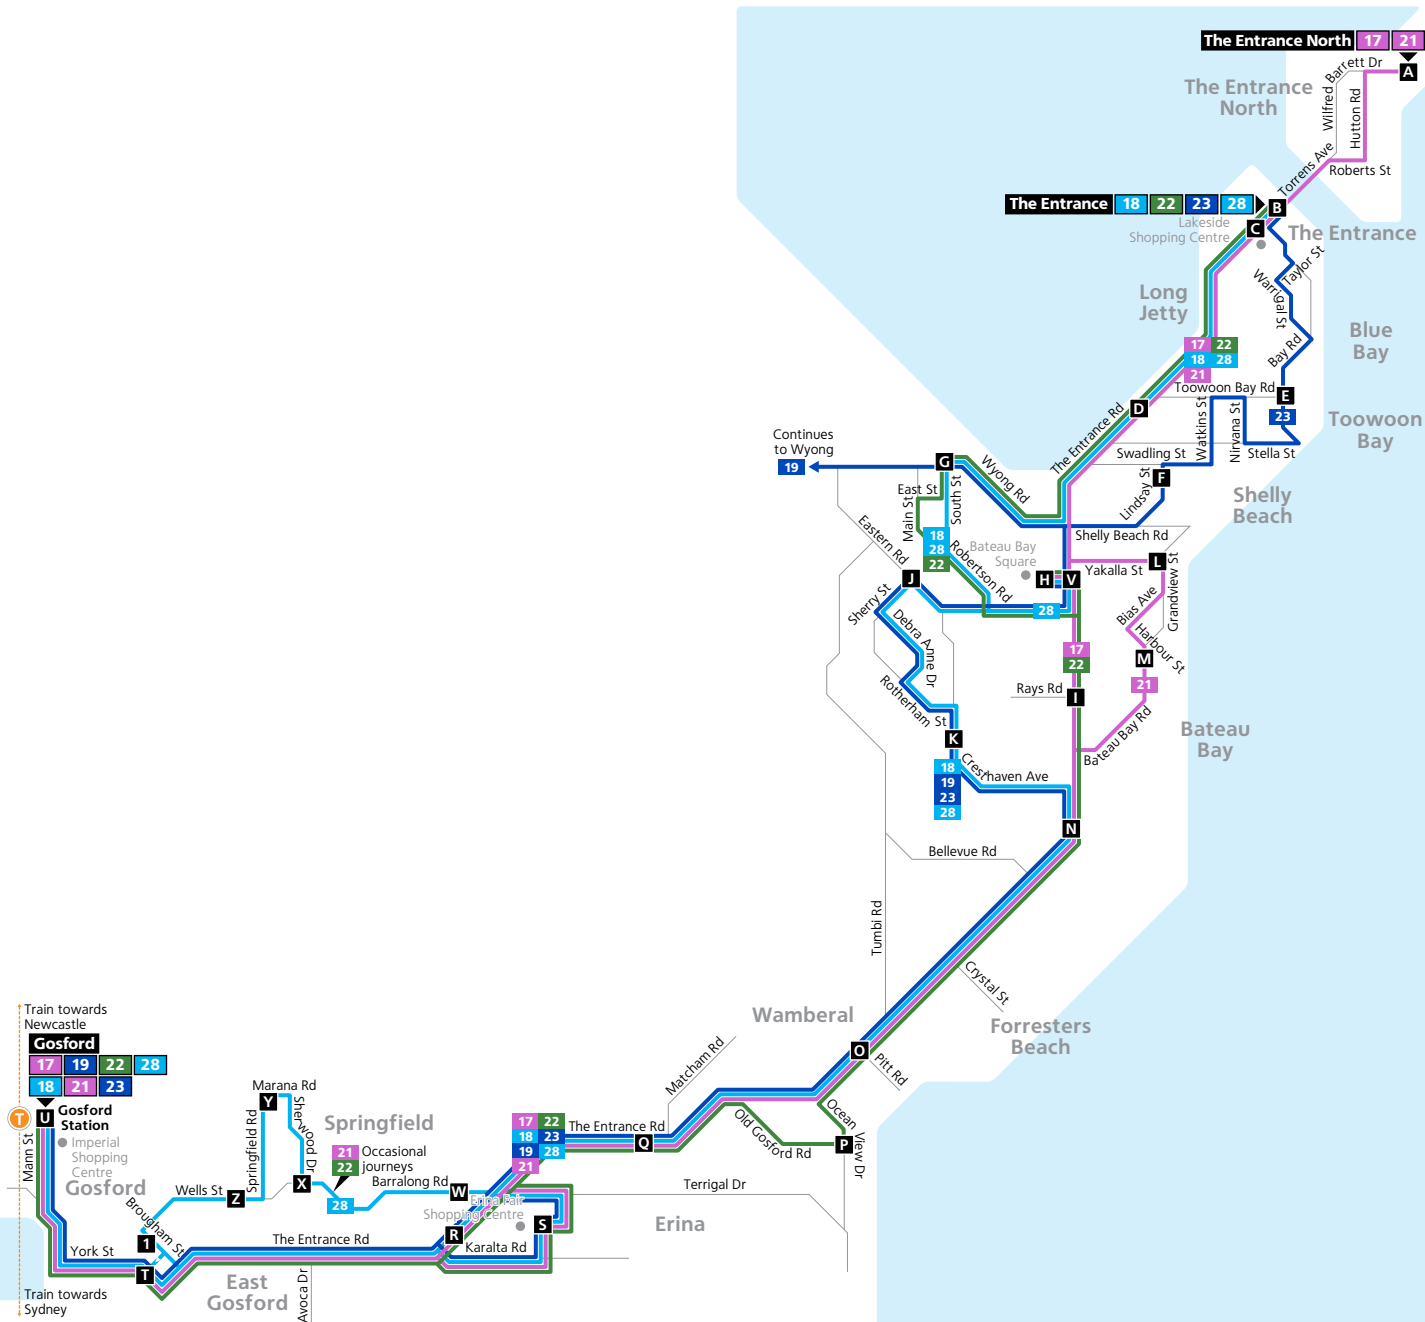

Routes 17, 18, 19, 21, 22, 23, 28

1. **Legend**
2. Bus route
   - Bus route number
   - Timing point
   - Train line/station

Diagrammatic Map
Not to Scale