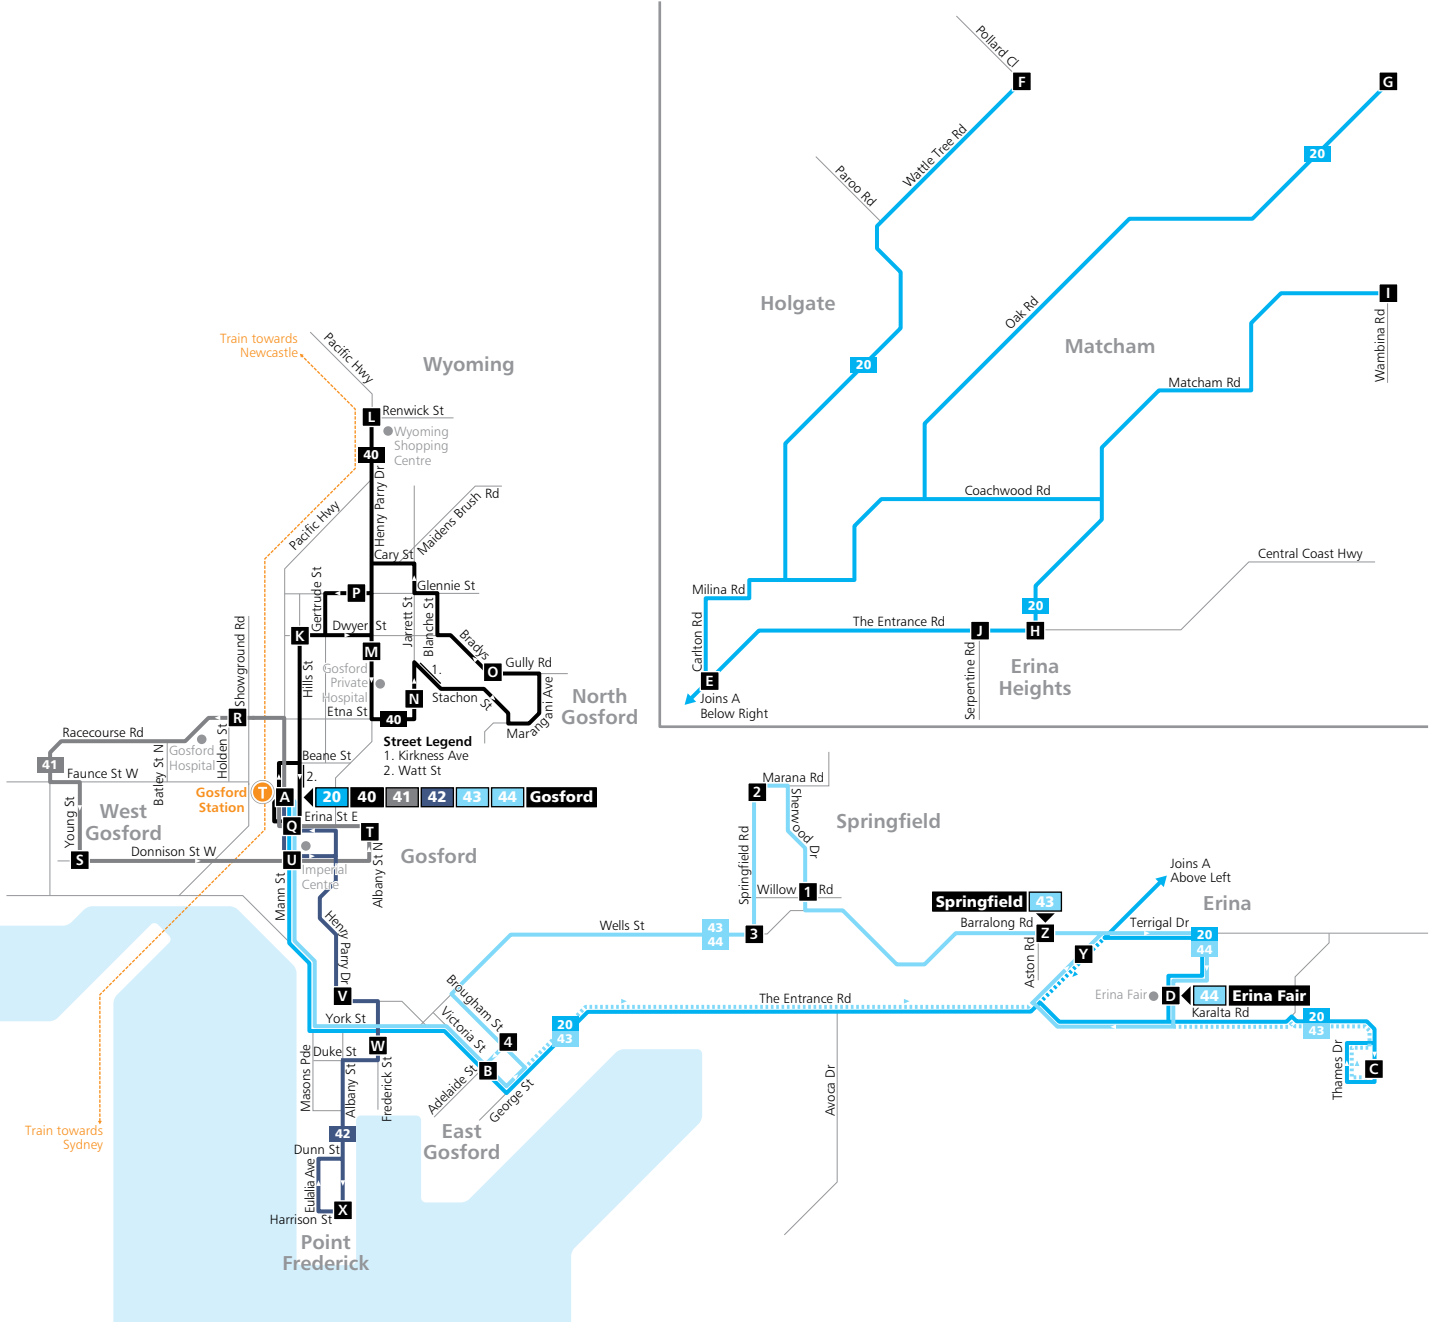

Routes 20, 40, 41, 42, 43, 44

1. **Legend**
2. Bus route
   - 20 Bus route number
   - A Timing point
   - T Train line/station

Diagrammatic Map
Not to Scale